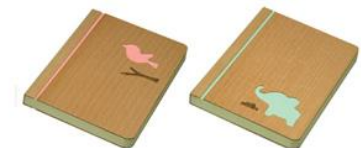

Name Card Holder - Slim
50090
6x10x1 cm.
B, M, W

Name Card Holder - Magnet (New)
50340
6x10x1 cm.
B, M, W

iPhone5 Pouch - Slim
I0080
6.5x13.5x1.5 cm.
B, M

Pen Case
50140
5.3x15.5x2 cm.
B, M, W

Glasses Box (New)
10110
3.8x4.5x15 cm.
B, M, W

Passport Holder
50190
1.4x10.5x14 cm.
B, M, W

Elas Book A6/A5
50056 / 50055
13x16.5 / 17.5x22.5 cm.
B, M, W

Belt Book A6/A5
50066 / 50065
13x16.5 / 17.5x22.5 cm.
B

Slim Book A6/A5
50086 / 50085
10.5x14.8 / 14.8x 21 cm.
B, M, W

Slim Punch Dog, Cat - A5 (New)
50305, 50315
14.8x21 cm.
B, M

Slim Punch Elephant, Bird - A6
50326, 50336
10.5x14.8 cm.
B, M, W

Slim Plus A6/A5
50226 / 50225
10.5x14.8 / 14.8x 21 cm.
B, M, W

Jumbo Book A5
50235
14.8x21x2 cm.
W

Slim Punch+ - Elephant, Bird A6 (New)
50326 / 50336
10.5x14.8 cm.
B, M, W

Animal Book - Elephant A6/A5
(Paper Cover)
50266 / 50265
10.5x14.8 / 14.8x21 cm.
PC, PG

Animal Book - Monkey A5
(Paper Cover)
50195
14.8x21 cm.
PC, PG